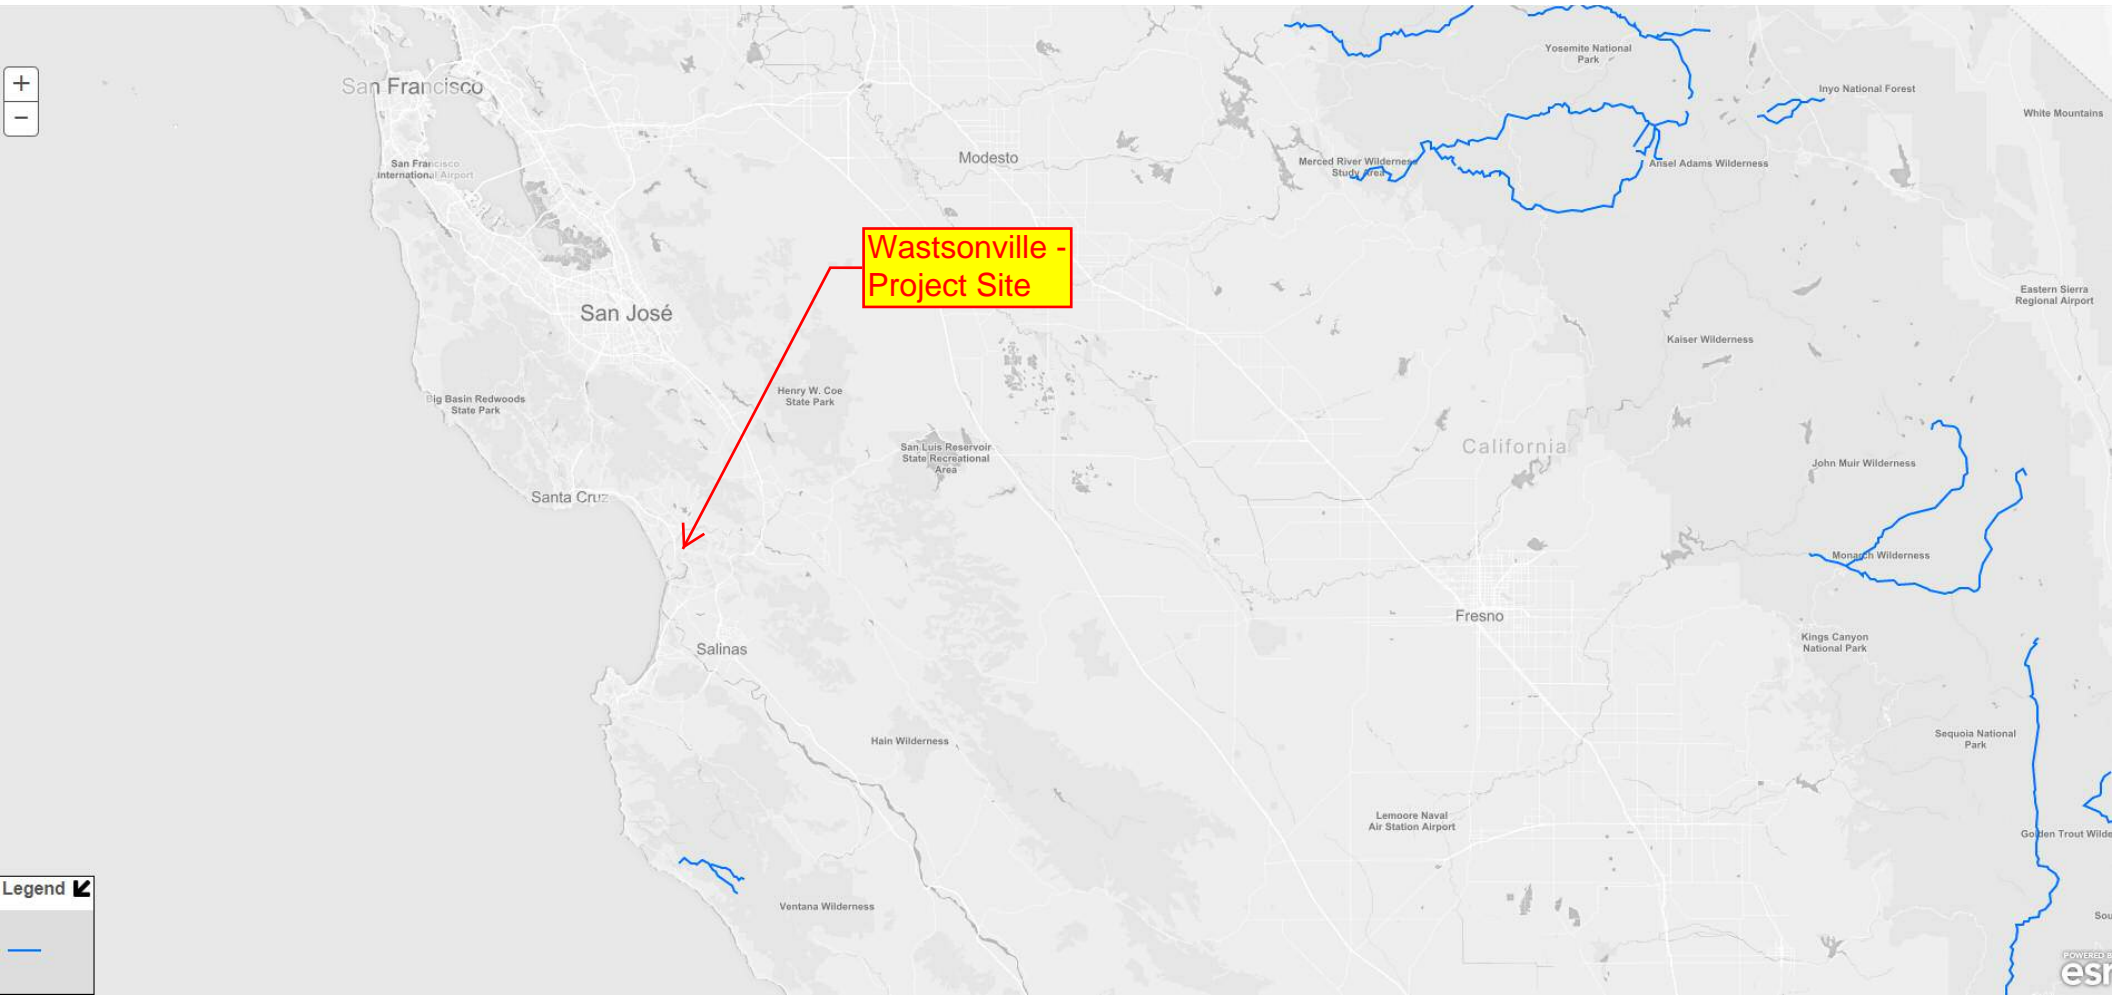

Legend

Watsonville -
Project Site

San Francisco

San Francisco International Airport

San José

Big Basin Redwoods State Park

Santa Cruz

Salinas

Henry W. Coe State Park

San Luis Reservoir State Recreational Area

Hain Wilderness

Ventana Wilderness

Modesto

Merced River Wilderness Study Area

Yosemite National Park

Inyo National Forest

White Mountains

Ansel Adams Wilderness

Eastern Sierra Regional Airport

Kaiser Wilderness

John Muir Wilderness

Monarch Wilderness

California

Fresno

Kings Canyon National Park

Sequoia National Park

Lemoore Naval Air Station Airport

Golden Trout Wild

POWERED BY
esri